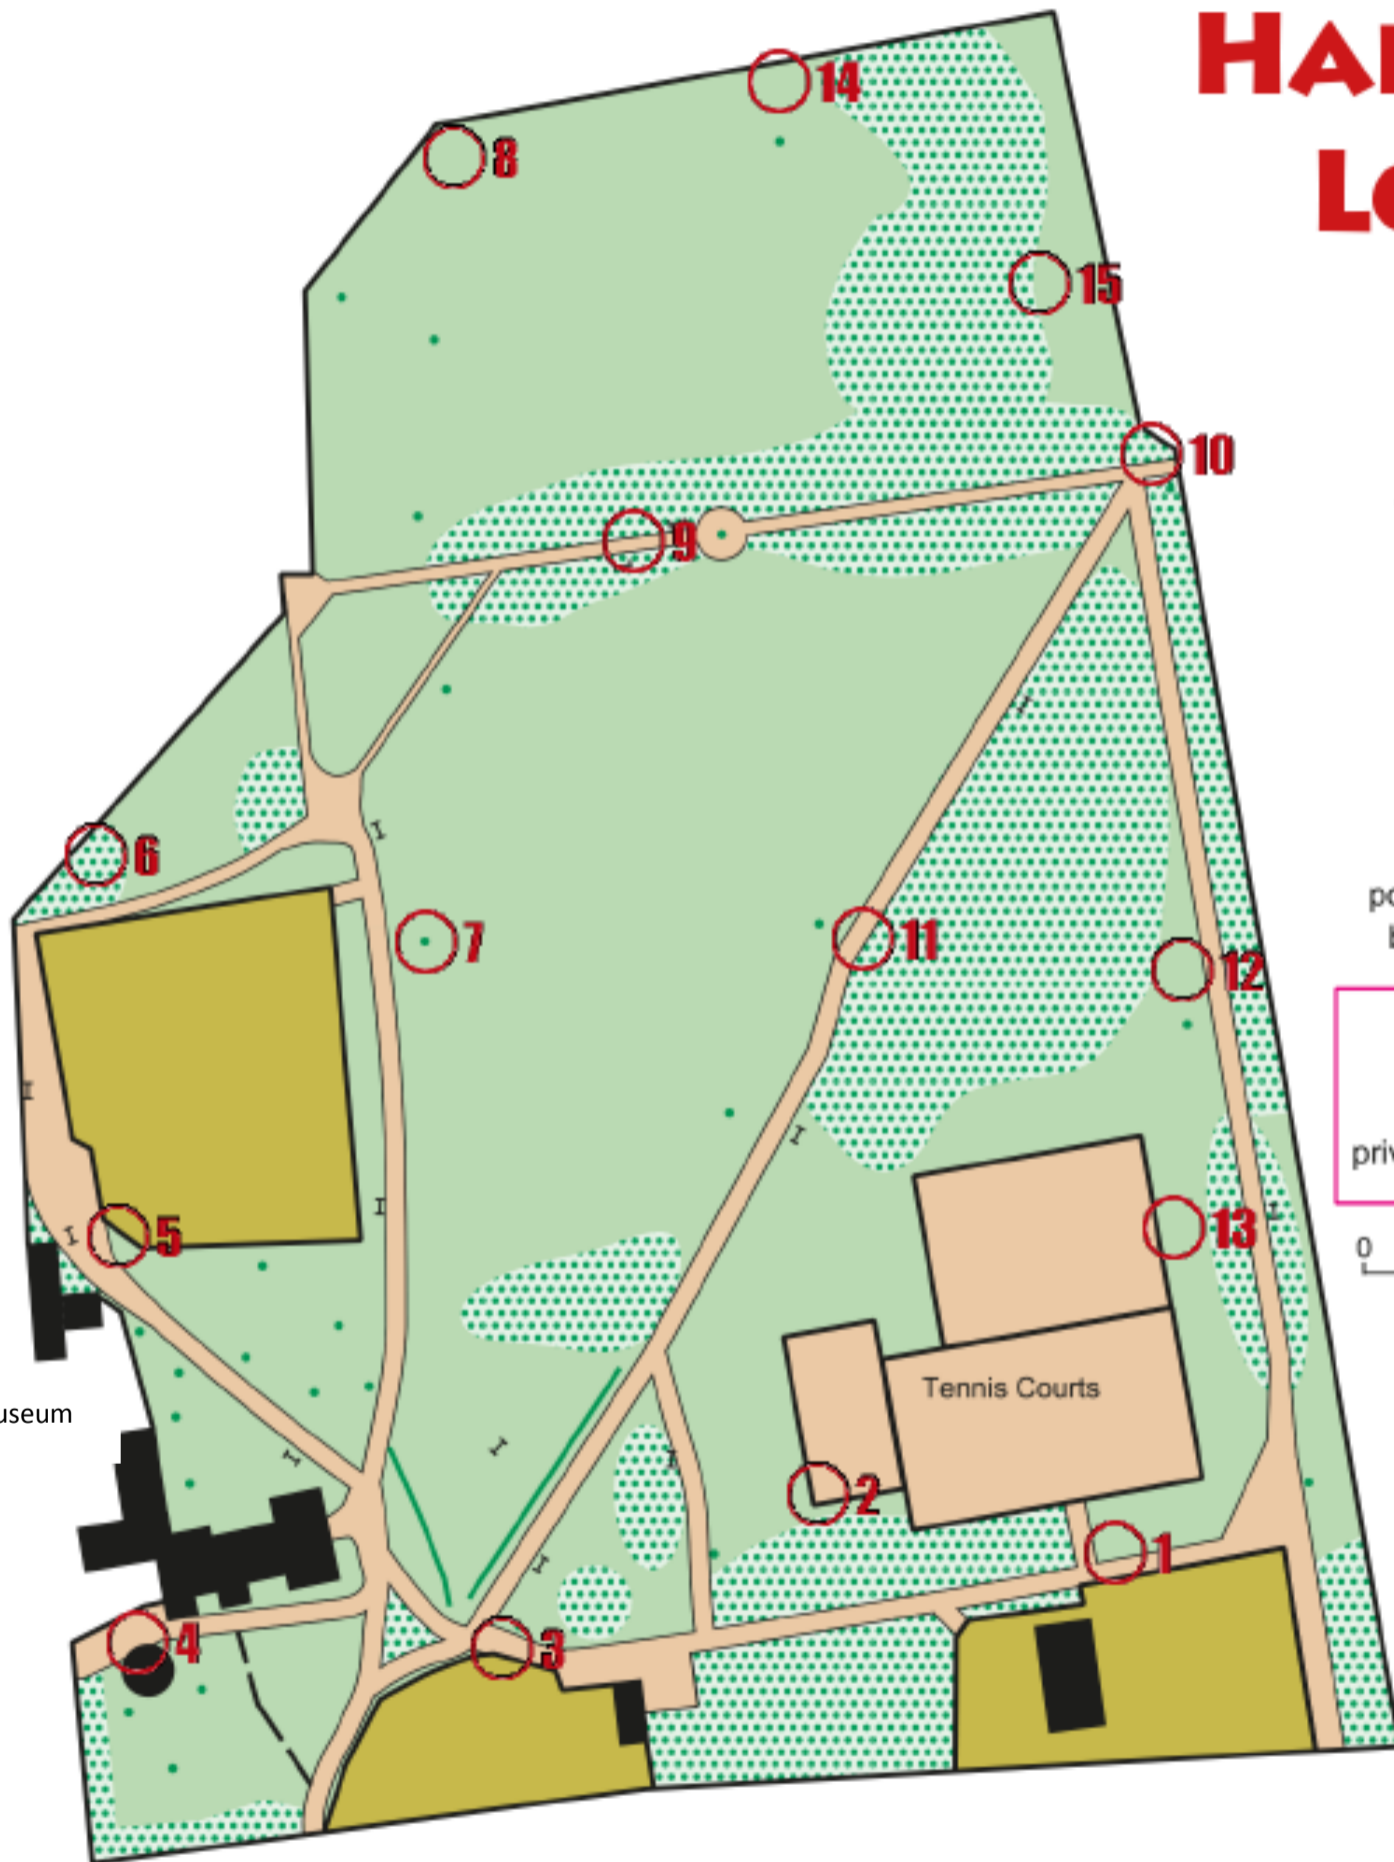

## BRUCE CASTLE PARK HARINGEY, LONDON

- grass
- water
- building
- woods
- tarmac / gravel area
- single tree
- hedge
- fence
- wall
- rock face
- path (surfaced)
- path (unsurfaced)
- railway
- post / sign / statue etc
- bench / picnic bench

**DO NOT GO INTO**

- out of bounds area
- private land or gardens

Bruce Castle Museum

Based on the Ordnance Survey mapping with the permission of Her Majesty's Stationary Office.  
© Crown Copyright 2015 OS 100015287  
© British Orienteering 2016