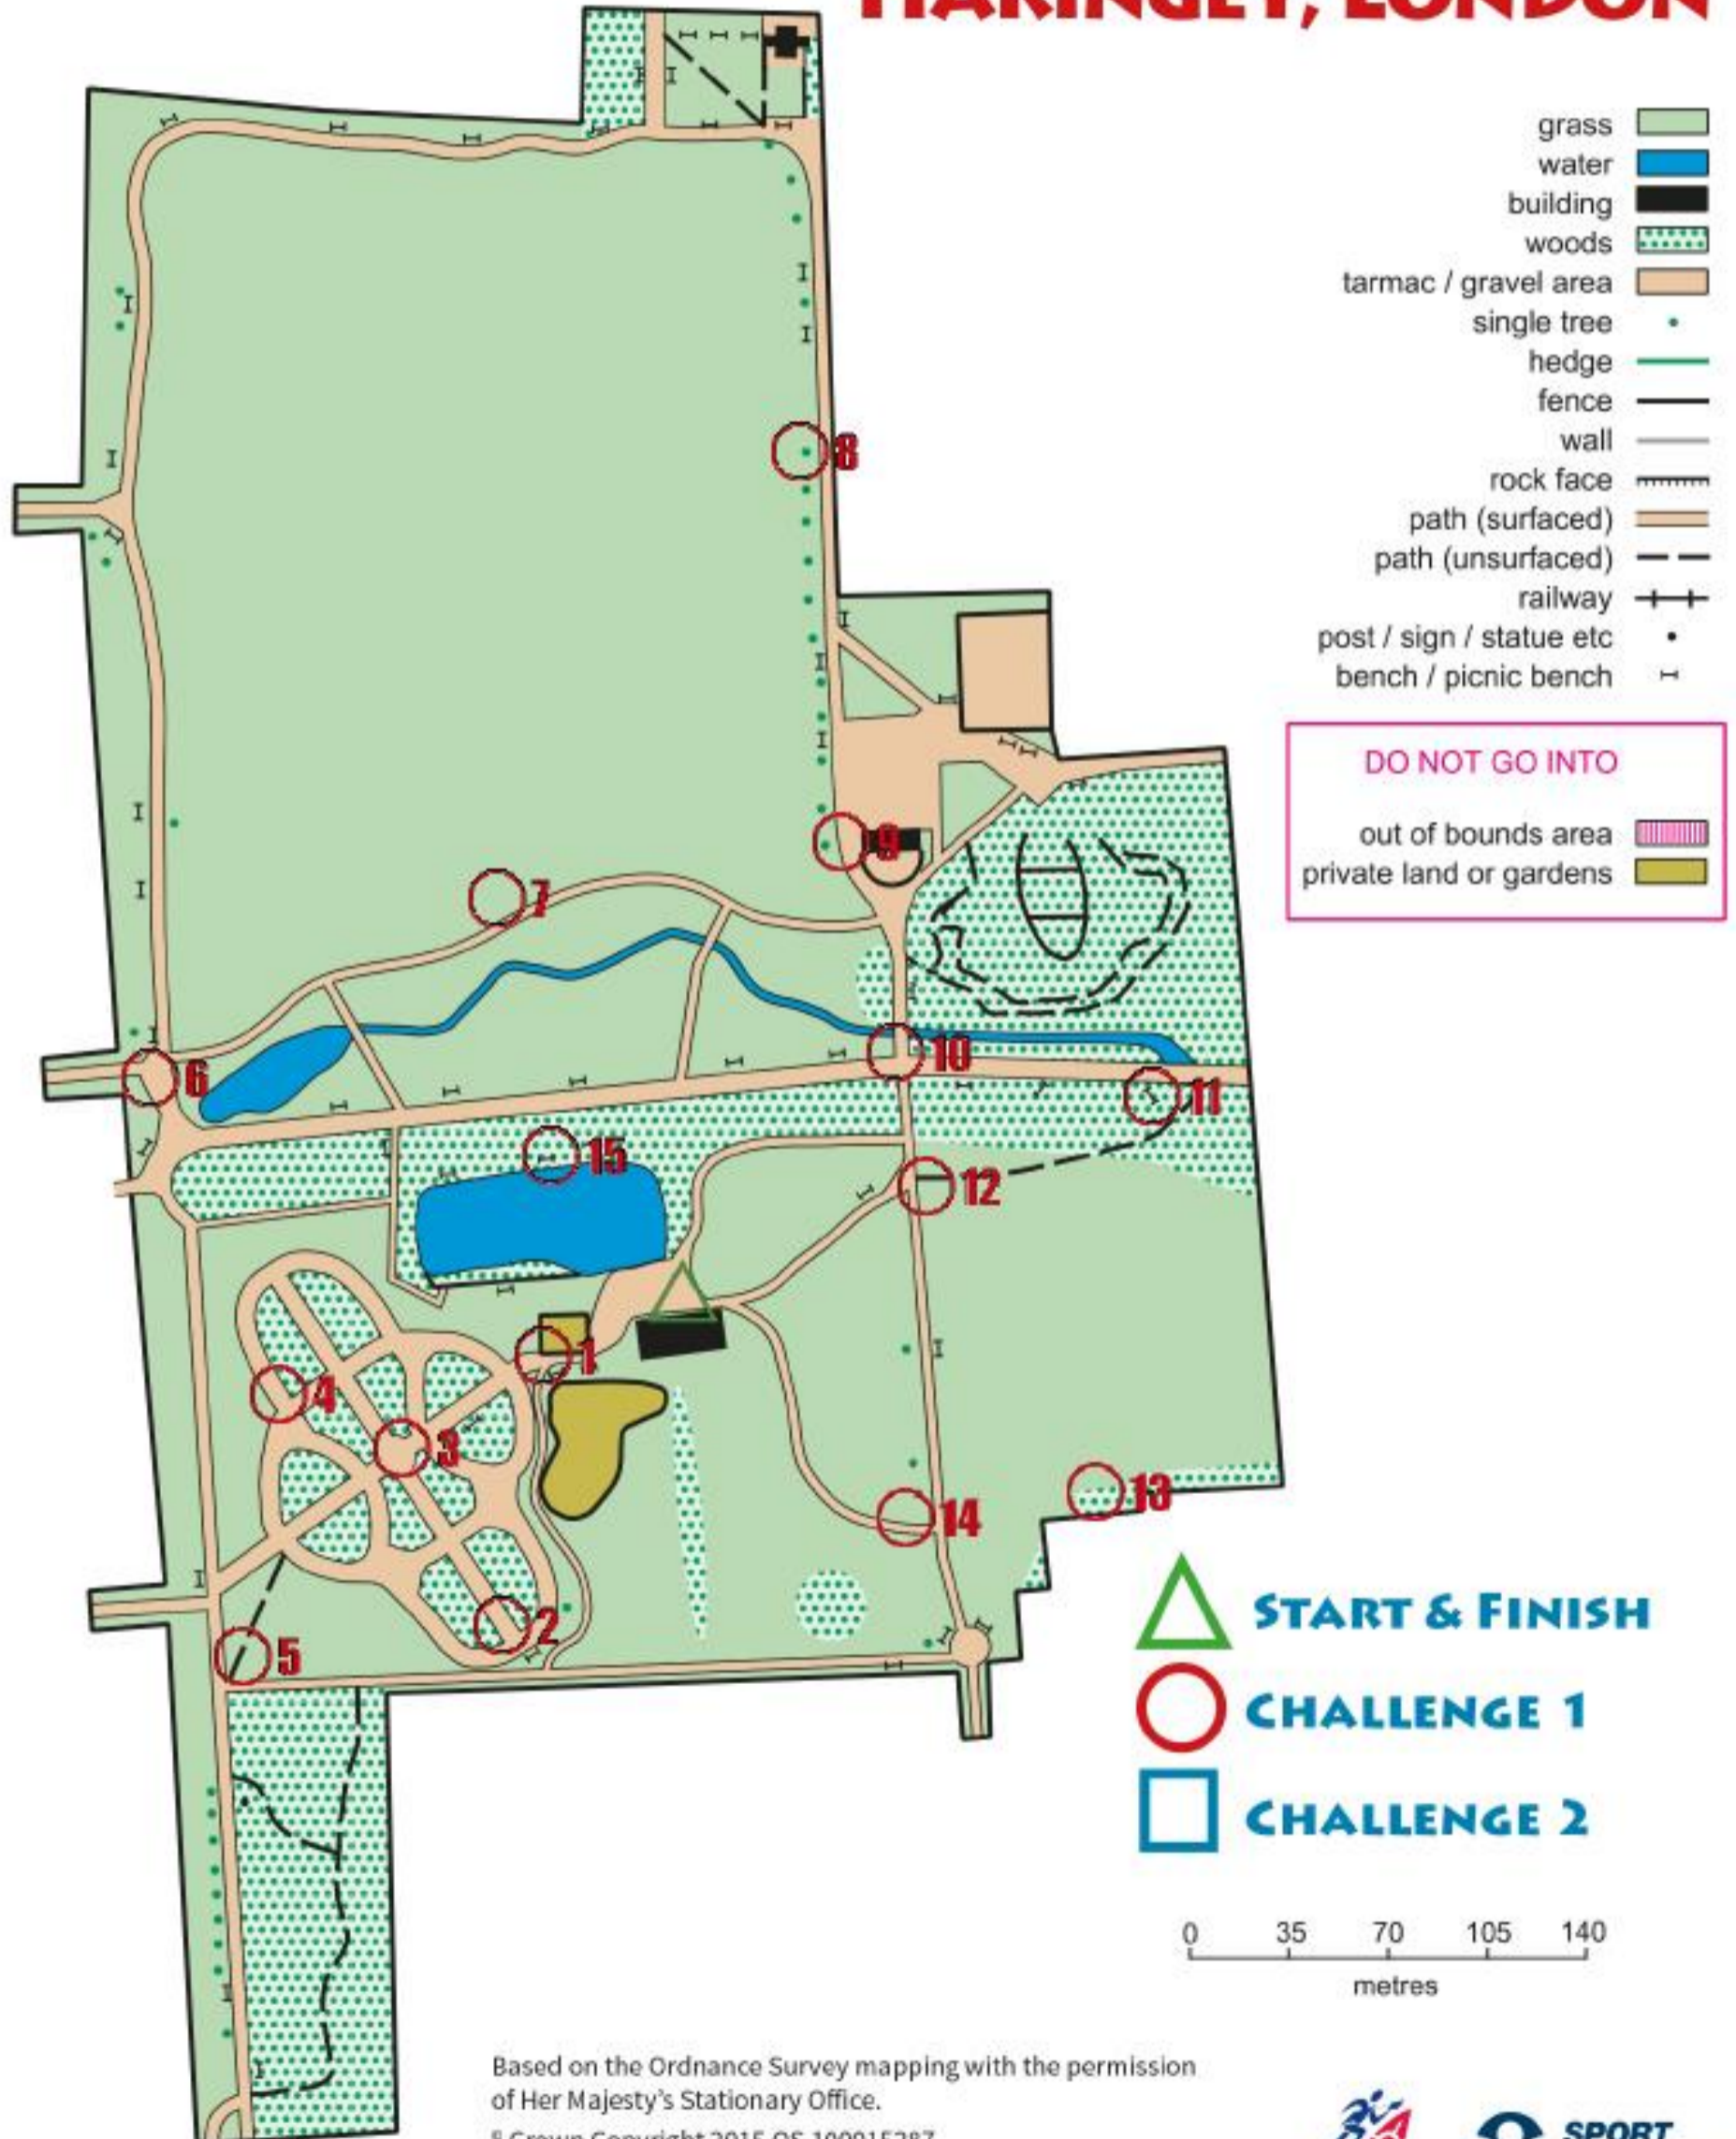

## LORDSHIP RECREATION GROUND HARINGEY, LONDON

Based on the Ordnance Survey mapping with the permission of Her Majesty's Stationary Office.

© Crown Copyright 2015 OS 100015287

© British Orienteering 2016