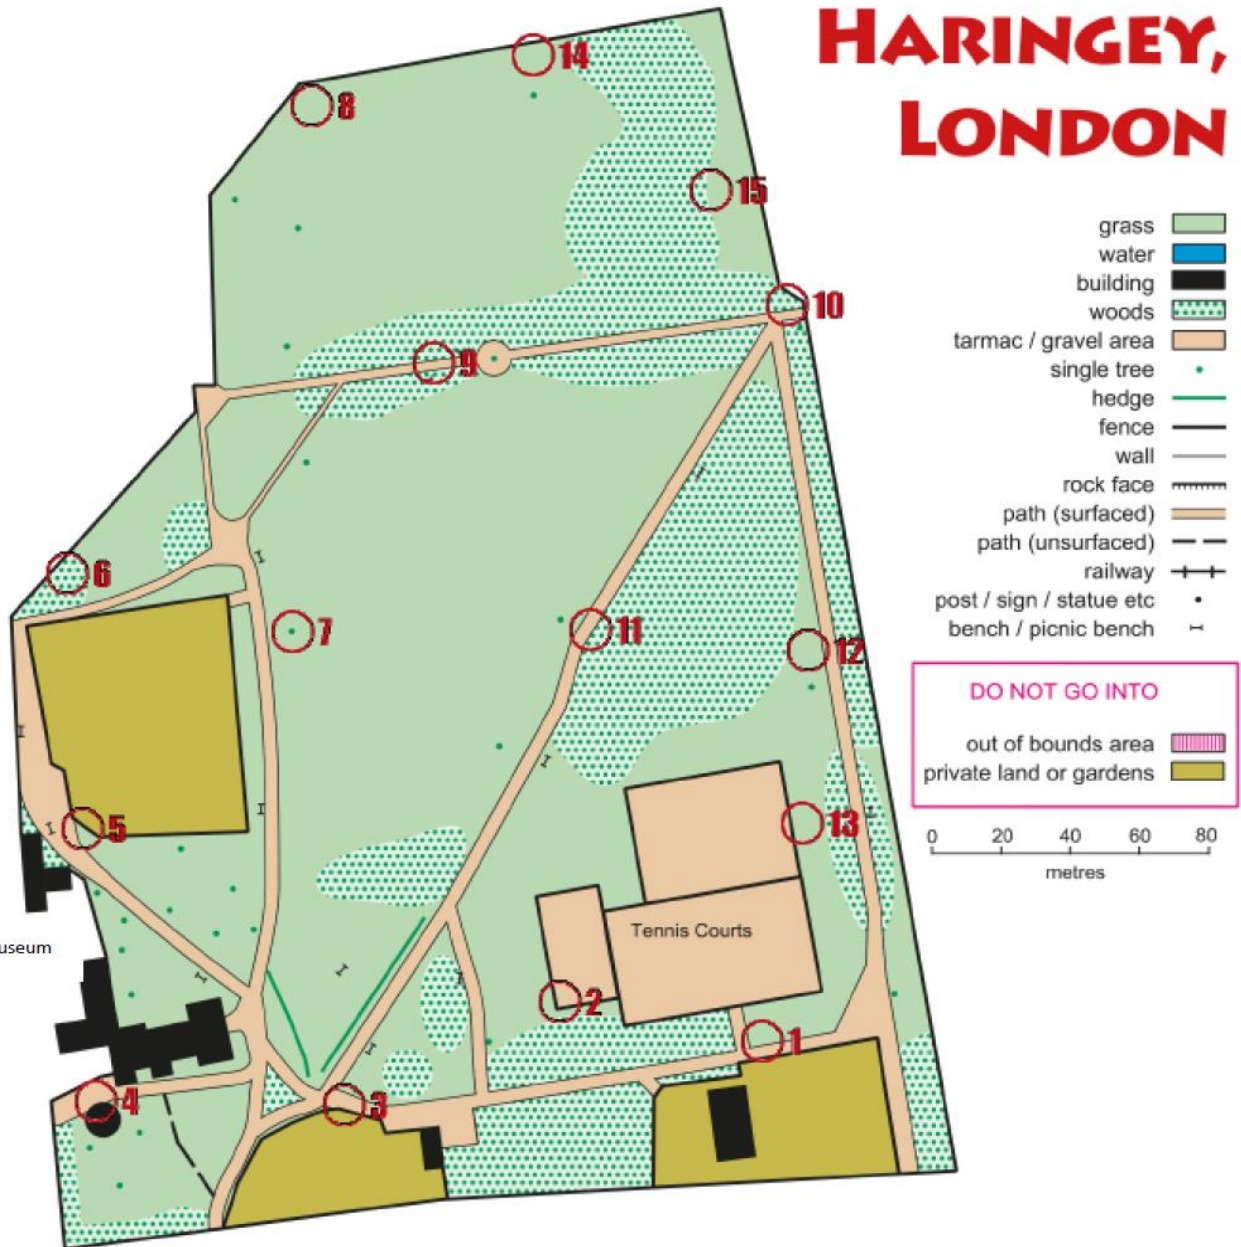

## BRUCE CASTLE PARK HARINGEY, LONDON

Bruce Castle Museum

Based on the Ordnance Survey mapping with the permission of Her Majesty's Stationary Office.  
© Crown Copyright 2015 OS 100015287  
© British Orienteering 2016

When you find the pictures of Hari in the park, please write down the printed message you can see on it:

|    |  |
|----|--|
| 1  |  |
| 2  |  |
| 3  |  |
| 4  |  |
| 5  |  |
| 6  |  |
| 7  |  |
| 8  |  |
| 9  |  |
| 10 |  |
| 11 |  |
| 12 |  |
| 13 |  |
| 14 |  |
| 15 |  |