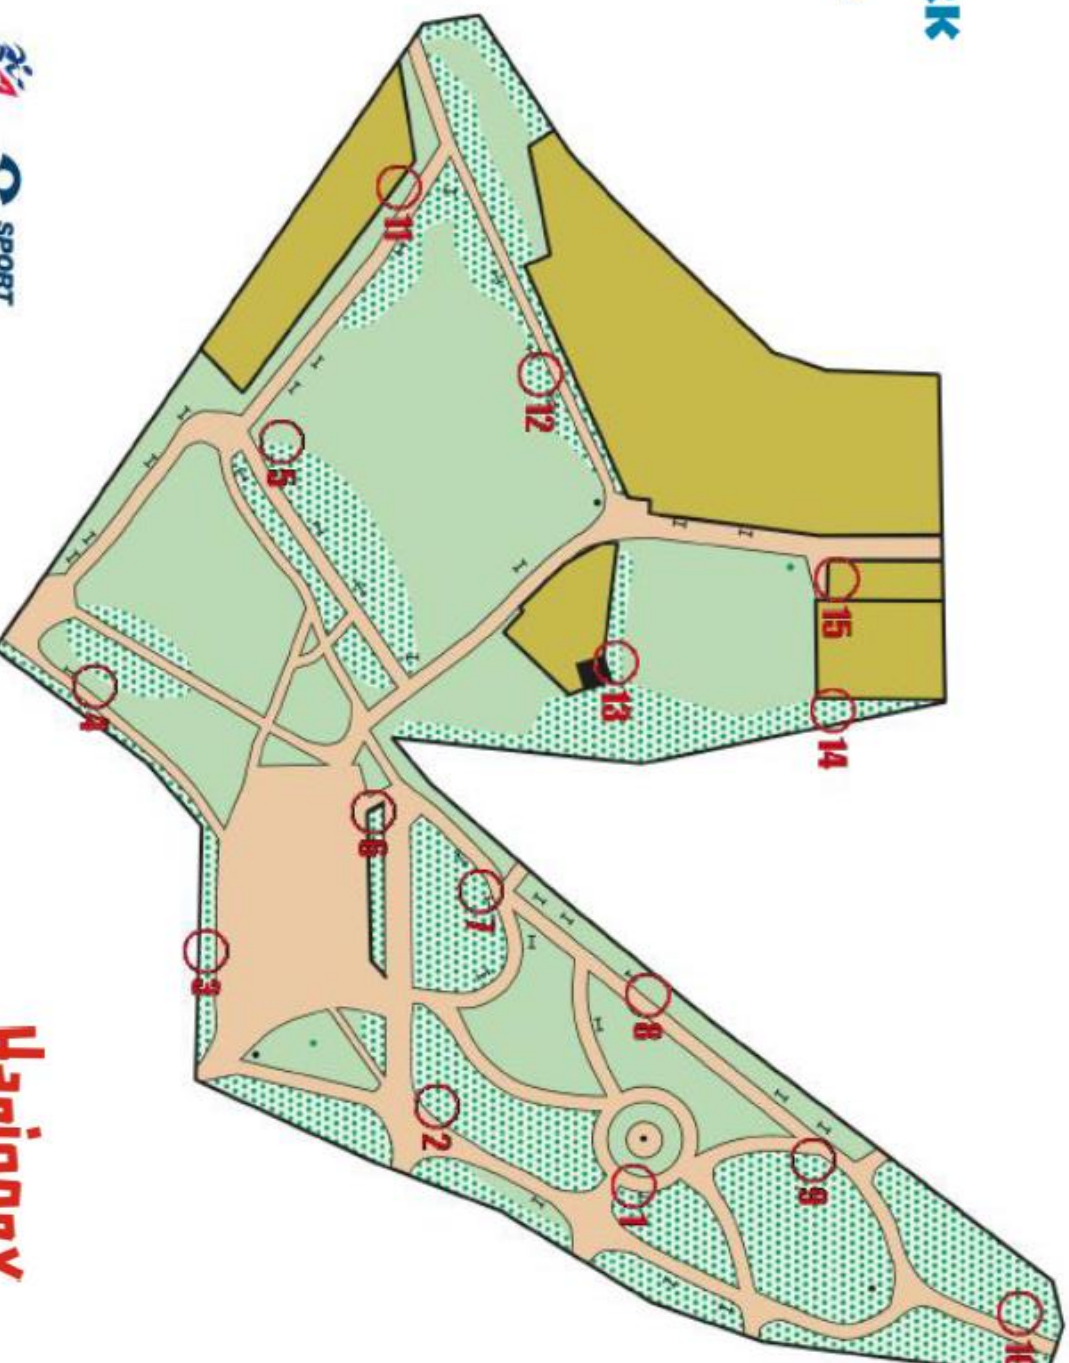

Finding Hari

PRIORITY PARK

Middle Lane, London N8 8LN

	grass
	water
	building
	woods
	tarmac / gravel area
	single tree
	hedge
	fence
	wall
	rock face
	path (surfaced)
	path (unsurfaced)
	railway
	post / sign / statue etc
	bench / picnic bench

DO NOT GO INTO

	out of bounds area
	private land or gardens

When you find the pictures of Hari in the park, please write down the printed message you can see on it:

1	
2	
3	
4	
5	
6	
7	
8	
9	
10	
11	
12	
13	
14	
15	